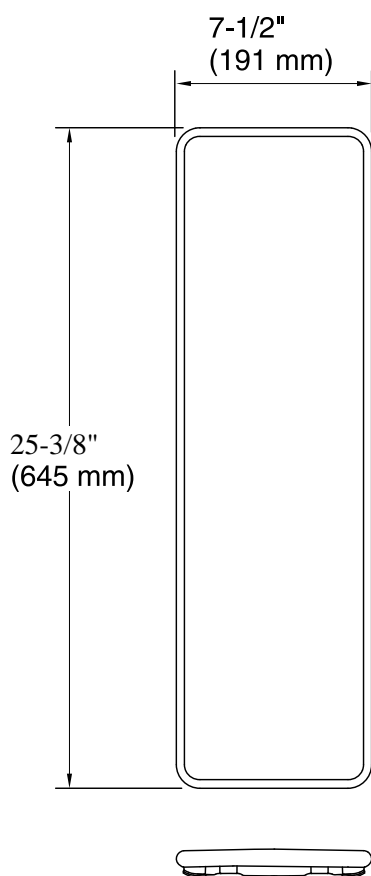

Features

- For use with Bellwether 60" x 32" shower bases

Material

- Plastic construction

Codes/Standards

None Applicable

KOHLER® One-Year Limited Warranty

See website for detailed warranty information.

Available Colors/Finishes

Color tiles intended for reference only.

Color	Code	Description
	0	White
	96	Biscuit
	NY	Dune

Technical Information

All product dimensions are nominal.

Material: Plastic

Notes

Install this product according to the installation guide.